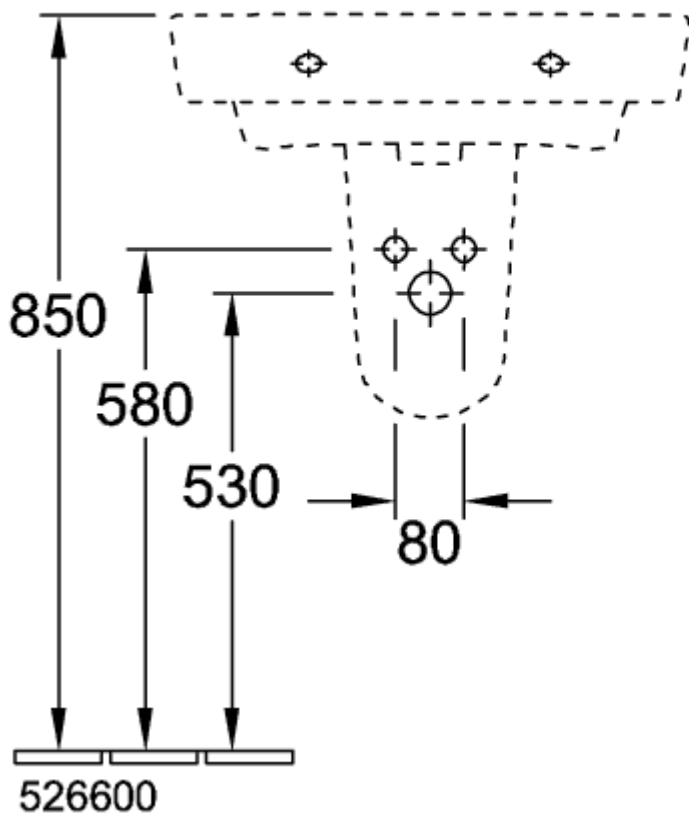

### PRODUCT INFORMATION

Article title	Villeroy & Boch O.novo Washbasins, 600 x 460 x 175 mm, White Alpin, with overflow
Article number	4A416001
Assembly / Assembly type	wall-mounted
Scope of delivery	1 x washbasin
Depth in mm	460
Width in mm	600
Height in mm	175
Interior depth	125
Collection	O.novo
Suitable for	3-hole mixer
Material	Sanitary ceramics
surface	glossy
Colour name	White Alpin
With overflow	Yes
Shape	Angular
Colour designation	White Alpin
Antibacterial surface (with AntiBac)	No
Easy surface cleaning (CeramicPlus)	No
Number of tap holes punched through	1
Number of tap holes pre-drilled	2
Number of bowls	1

TECHNICAL DRAWINGS

4A416001

# 4A416001

**4A416001**

**4A416001**