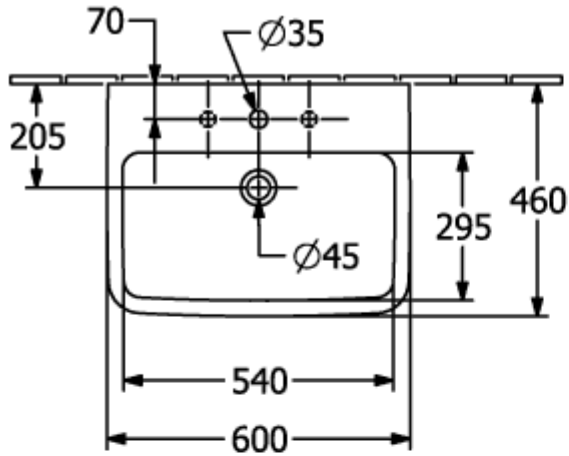

### PRODUCT INFORMATION

Article title	Villeroy & Boch O.novo Washbasins, 600 x 460 x 175 mm, White Alpin, with overflow
Article number	4A416001
Assembly / Assembly type	wall-mounted
Scope of delivery	1 x washbasin
Depth in mm	460
Width in mm	600
Height in mm	175
Interior depth	125
Collection	O.novo
Suitable for	3-hole mixer
Material	Sanitary ceramics
surface	glossy
Colour name	White Alpin
With overflow	Yes
Shape	Angular
Colour designation	White Alpin
Antibacterial surface (with AntiBac)	No
Easy surface cleaning (CeramicPlus)	No
Number of tap holes punched through	1
Number of tap holes pre-drilled	2
Number of bowls	1

TECHNICAL DRAWINGS

4A416001