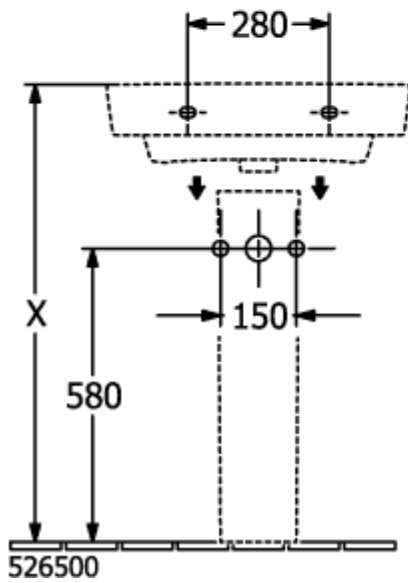

### PRODUCT INFORMATION

Article title	Villeroy & Boch O.novo Washbasins, 600 x 460 x 175 mm, White Alpin, with overflow
Article number	4A416001
Assembly / Assembly type	wall-mounted
Scope of delivery	1 x washbasin
Depth in mm	460
Width in mm	600
Height in mm	175
Interior depth	125
Collection	O.novo
Suitable for	3-hole mixer
Material	Sanitary ceramics
surface	glossy
Colour name	White Alpin
With overflow	Yes
Shape	Angular
Colour designation	White Alpin
Antibacterial surface (with AntiBac)	No
Easy surface cleaning (CeramicPlus)	No
Number of tap holes punched through	1
Number of tap holes pre-drilled	2
Number of bowls	1

TECHNICAL DRAWINGS

4A416001