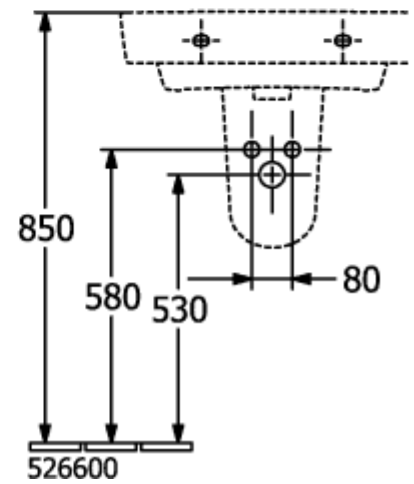

### PRODUCT INFORMATION

Article title	Villeroy & Boch O.novo Washbasins, 600 x 460 x 175 mm, White Alpin, with overflow
Article number	4A416001
Assembly / Assembly type	wall-mounted
Scope of delivery	1 x washbasin
Depth in mm	460
Width in mm	600
Height in mm	175
Interior depth	125
Collection	O.novo
Suitable for	3-hole mixer
Material	Sanitary ceramics
surface	glossy
Colour name	White Alpin
With overflow	Yes
Shape	Angular
Colour designation	White Alpin
Antibacterial surface (with AntiBac)	No
Easy surface cleaning (CeramicPlus)	No
Number of tap holes punched through	1
Number of tap holes pre-drilled	2
Number of bowls	1

TECHNICAL DRAWINGS

4A416001