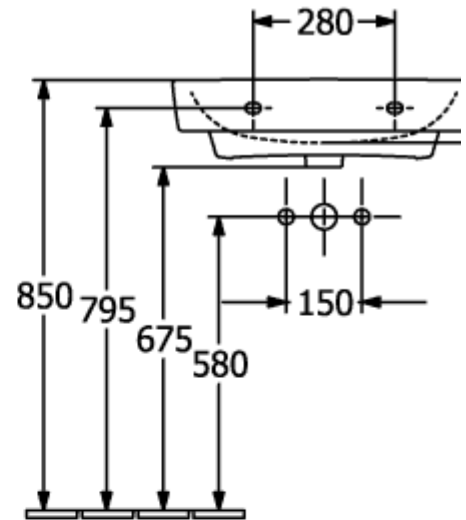

### PRODUCT INFORMATION

Article title	Villeroy & Boch O.novo Washbasins, 600 x 460 x 175 mm, White Alpin, with overflow
Article number	4A416001
Assembly / Assembly type	wall-mounted
Scope of delivery	1 x washbasin
Depth in mm	460
Width in mm	600
Height in mm	175
Interior depth	125
Collection	O.novo
Suitable for	3-hole mixer
Material	Sanitary ceramics
surface	glossy
Colour name	White Alpin
With overflow	Yes
Shape	Angular
Colour designation	White Alpin
Antibacterial surface (with AntiBac)	No
Easy surface cleaning (CeramicPlus)	No
Number of tap holes punched through	1
Number of tap holes pre-drilled	2
Number of bowls	1

TECHNICAL DRAWINGS

4A416001