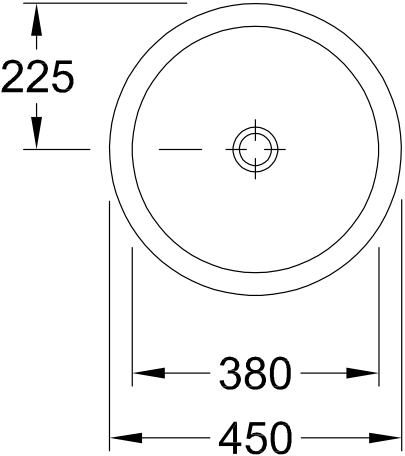

### PRODUCT INFORMATION

Article title	Villeroy & Boch Loop & Friends Undercounter washbasin, 380 x 380 x 210 mm, White Alpin CeramicPlus, with overflow
Article number	618038R1
Assembly / Assembly type	Undercounter
Assembly instructions	the hole for the washbasin can only be cut out using the original washbasin because tolerances of several millimetres are possible, installation possible in natural stone and laminate countertops
Scope of delivery	1 x undercounter washbasin , 1 x extended ball rod to operate pop-up outlet valve 1 x fastening set
Depth in mm	380
Width in mm	380
Height in mm	210
Interior depth	160
Diameter in mm	380
Collection	Loop & Friends
Material surface	Sanitary ceramics glossy
Colour name	White Alpin CeramicPlus
With overflow	Yes
Shape	Round
Colour designation	White Alpin
Antibacterial surface (with AntiBac)	No
Easy surface cleaning (CeramicPlus)	Yes
Number of bowls	1

618038R1

618038R1

618038R1

**618038R1**

	A	C	G	K	N
6180 43	535	440	230	263	180
6181 43	535	440	230	263	180
6180 38	450	380	210	225	160
6181 38	450	380	210	225	160
6180 33	390	330	190	195	140
6181 33	390	330	190	195	140
6180 28	345	280	165	170	120
6181 28	345	280	165	170	120