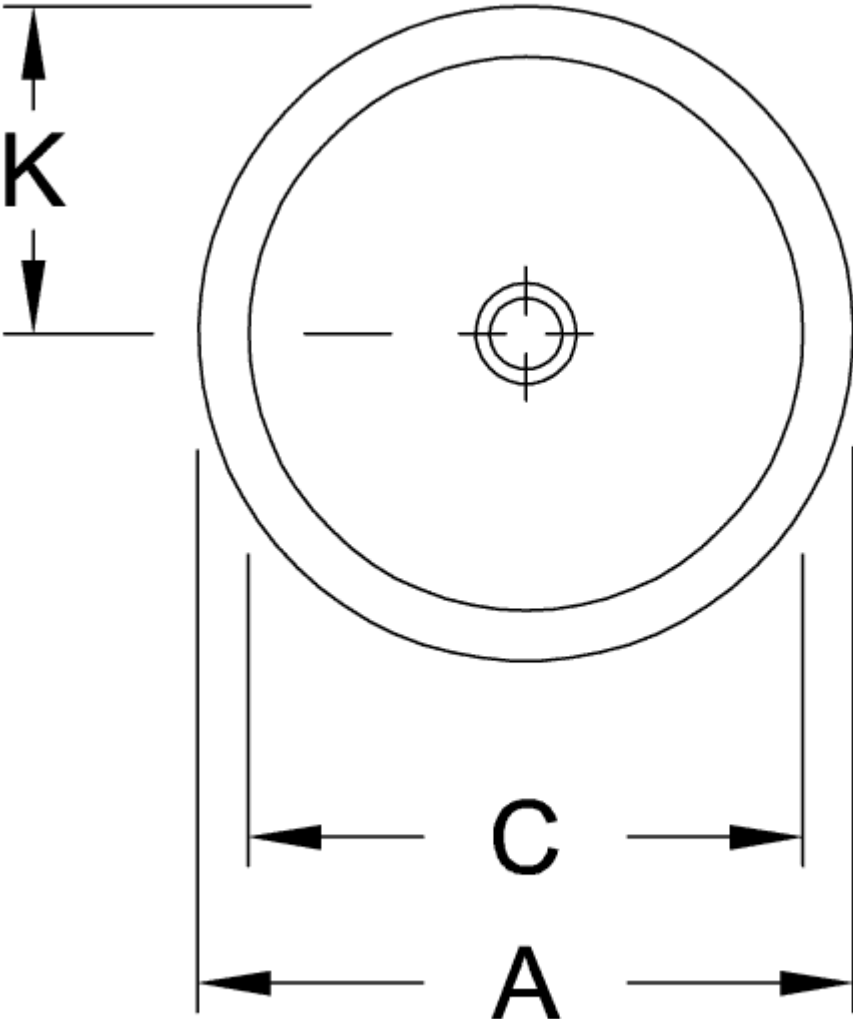

### PRODUCT INFORMATION

Article title	Villeroy & Boch Loop & Friends Undercounter washbasin, 380 x 380 x 210 mm, White Alpin CeramicPlus, with overflow
Article number	618038R1
Assembly / Assembly type	Undercounter
Assembly instructions	the hole for the washbasin can only be cut out using the original washbasin because tolerances of several millimetres are possible, installation possible in natural stone and laminate countertops
Scope of delivery	1 x undercounter washbasin , 1 x extended ball rod to operate pop-up outlet valve 1 x fastening set
Depth in mm	380
Width in mm	380
Height in mm	210
Interior depth	160
Diameter in mm	380
Collection	Loop & Friends
Material surface	Sanitary ceramics glossy
Colour name	White Alpin CeramicPlus
With overflow	Yes
Shape	Round
Colour designation	White Alpin
Antibacterial surface (with AntiBac)	No
Easy surface cleaning (CeramicPlus)	Yes
Number of bowls	1

618038R1

618038R1

618038R1

**618038R1**

	A	C	G	K	N
6180 43	535	440	230	263	180
6181 43	535	440	230	263	180
6180 38	450	380	210	225	160
6181 38	450	380	210	225	160
6180 33	390	330	190	195	140
6181 33	390	330	190	195	140
6180 28	345	280	165	170	120
6181 28	345	280	165	170	120