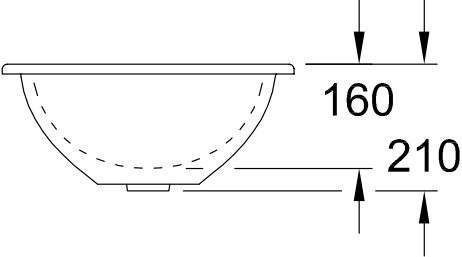

### PRODUCT INFORMATION

Article title	Villeroy & Boch Loop & Friends Undercounter washbasin, 380 x 380 x 210 mm, White Alpin CeramicPlus, with overflow
Article number	618038R1
Assembly / Assembly type	Undercounter
Assembly instructions	the hole for the washbasin can only be cut out using the original washbasin because tolerances of several millimetres are possible, installation possible in natural stone and laminate countertops
Scope of delivery	1 x undercounter washbasin , 1 x extended ball rod to operate pop-up outlet valve 1 x fastening set
Depth in mm	380
Width in mm	380
Height in mm	210
Interior depth	160
Diameter in mm	380
Collection	Loop & Friends
Material surface	Sanitary ceramics glossy
Colour name	White Alpin CeramicPlus
With overflow	Yes
Shape	Round
Colour designation	White Alpin
Antibacterial surface (with AntiBac)	No
Easy surface cleaning (CeramicPlus)	Yes
Number of bowls	1

618038R1

618038R1

618038R1

**618038R1**

	A	C	G	K	N
6180 43	535	440	230	263	180
6181 43	535	440	230	263	180
6180 38	450	380	210	225	160
6181 38	450	380	210	225	160
6180 33	390	330	190	195	140
6181 33	390	330	190	195	140
6180 28	345	280	165	170	120
6181 28	345	280	165	170	120