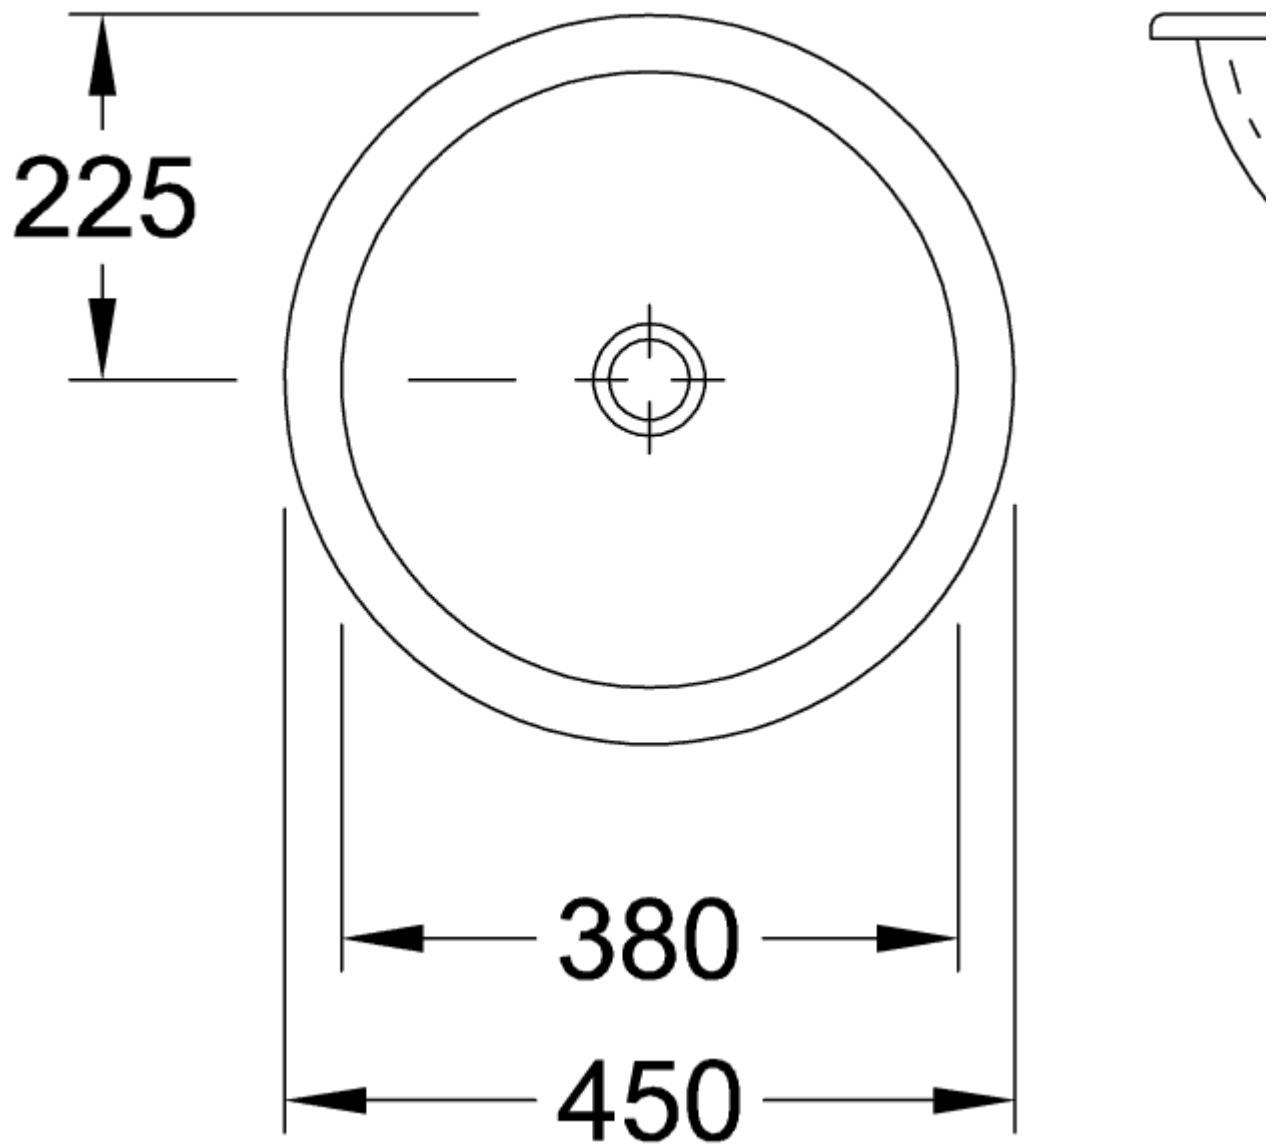

### PRODUCT INFORMATION

Article title	Villeroy & Boch Loop & Friends Undercounter washbasin, 380 x 380 x 210 mm, White Alpin CeramicPlus, with overflow
Article number	618038R1
Assembly / Assembly type	Undercounter
Assembly instructions	the hole for the washbasin can only be cut out using the original washbasin because tolerances of several millimetres are possible, installation possible in natural stone and laminate countertops
Scope of delivery	1 x undercounter washbasin , 1 x extended ball rod to operate pop-up outlet valve 1 x fastening set
Depth in mm	380
Width in mm	380
Height in mm	210
Interior depth	160
Diameter in mm	380
Collection	Loop & Friends
Material surface	Sanitary ceramics glossy
Colour name	White Alpin CeramicPlus
With overflow	Yes
Shape	Round
Colour designation	White Alpin
Antibacterial surface (with AntiBac)	No
Easy surface cleaning (CeramicPlus)	Yes
Number of bowls	1

618038R1

618038R1

618038R1

**618038R1**

	A	C	G	K	N
6180 43	535	440	230	263	180
6181 43	535	440	230	263	180
6180 38	450	380	210	225	160
6181 38	450	380	210	225	160
6180 33	390	330	190	195	140
6181 33	390	330	190	195	140
6180 28	345	280	165	170	120
6181 28	345	280	165	170	120