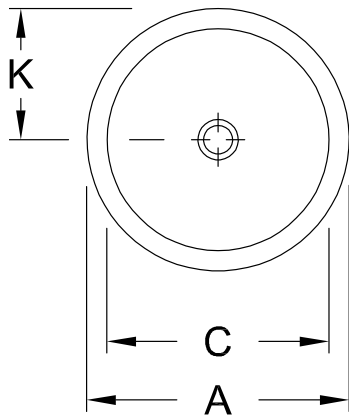

### PRODUCT INFORMATION

Article title	Villeroy & Boch Loop & Friends Undercounter washbasin, 380 x 380 x 210 mm, White Alpin CeramicPlus, with overflow
Article number	618038R1
Assembly / Assembly type	Undercounter
Assembly instructions	the hole for the washbasin can only be cut out using the original washbasin because tolerances of several millimetres are possible, installation possible in natural stone and laminate countertops
Scope of delivery	1 x undercounter washbasin , 1 x extended ball rod to operate pop-up outlet valve 1 x fastening set
Depth in mm	380
Width in mm	380
Height in mm	210
Interior depth	160
Diameter in mm	380
Collection	Loop & Friends
Material surface	Sanitary ceramics glossy
Colour name	White Alpin CeramicPlus
With overflow	Yes
Shape	Round
Colour designation	White Alpin
Antibacterial surface (with AntiBac)	No
Easy surface cleaning (CeramicPlus)	Yes
Number of bowls	1

618038R1

618038R1

618038R1

**618038R1**

	A	C	G	K	N
6180 43	535	440	230	263	180
6181 43	535	440	230	263	180
6180 38	450	380	210	225	160
6181 38	450	380	210	225	160
6180 33	390	330	190	195	140
6181 33	390	330	190	195	140
6180 28	345	280	165	170	120
6181 28	345	280	165	170	120