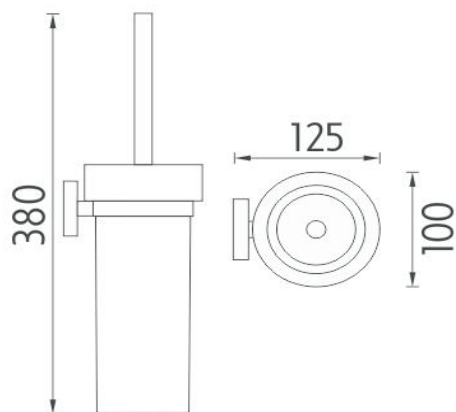

UN 13094W-26

Unix

Toaletní WC kartáč

Toaletní WC kartáč s nádobkou z matovaného skla. Rukojeť kartáče z mosazi s povr. úpravou chrom.

Toilet brush holder

Toilet brush holder with frosted glass container. Handle made of brass with chrome surface finish. The glue MAMUT is not included in the package. It can be bought in addition under the code 35003TU. One tube of the glue is enough for 8-10 holders.

Náhradní díly / Spare parts

1094W

WC nádobka
Toilet brush holder

1178Ki-3

Spodní rukojeť kartáče pod krytkou - plastová
Lower part of toilet brush handle

1178W-26

Toaletní WC kartáč
Toilet brush

1178W-2-62

Náhradní štětiny WC kartáče
Spare bristles for toilet brush

1178W-3

Krytka pro kartáče
Toilet brush cover

→ 100   ↑ 380   ↗ 125

montáž / installation :

montážní konzole / installation bracket :

materiál - úprava (barva) / material - surface finish (colour) :

pochromovaná mosaz-chrom
chrome plated brass-chrome

→ 450
↑ 120
↗ 120

EAN : **8595187106420**

NIMCO

ROMVEL spol. s r. o.
Dr. Milady Horákové 561/86a
Liberec 7, 460 07
Česká Republika / Czech Republic

T: (+420) 485 105 671
T: (+420) 485 107 441
F: (+420) 485 105 674
E: nimco@nimco.cz

www.nimco.cz