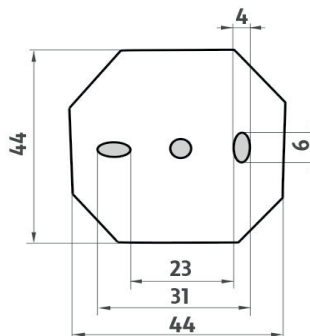

Toilet paper holder

Toilet paper holder without cover. The glue MAMUT is not included in the package. It can be bought in addition under the code 35003TU. One tube of the glue is enough for 8-10 holders.

Náhradní díly / Spare parts

montáž / installation :

montážní konzole / installation bracket :

materiál - úprava (barva) / material - surface finish (colour) :

pochromovaná mosaz-chrom

chrome plated brass-chrome