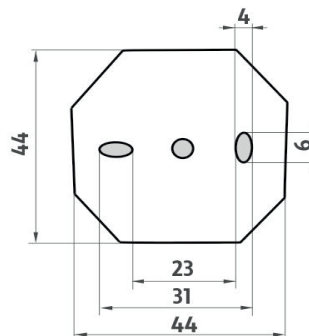

→ 655   ↑ 54   ↗ 120

montáž / installation :

montážní konzole / installation bracket :

materiál - úprava (barva) / material - surface finish (colour) :

pochromovaná mosaz-chrom
chrome plated brass-chrome