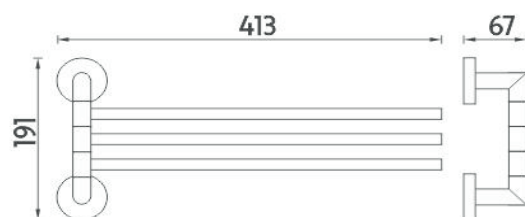

UN 13096-3-26

Unix

Držák na ručníky otočný

Držák na ručníky otočný se třemi rameny.

swivel arm towel holder

Swivel arm towel holder with three arms. The glue MAMUT is not included in the package. It can be bought in addition under the code 35003TU. One tube of the glue is enough for 8-10 holders.

Náhradní díly / Spare parts

→ 413   ↑ 191   ↗ 67

montáž / installation :

montážní konzole / installation bracket :

materiál - úprava (barva) / material - surface finish (colour) :

pochromovaná mosaz-chrom

chrome plated brass-chrome

→ 500
↑ 60
↗ 210

EAN : **8595187104921**

NIMCO

ROMVEL spol. s r. o.
Dr. Milady Horákové 561/86a
Liberec 7, 460 07
Česká Republika / Czech Republic

T: (+420) 485 105 671
T: (+420) 485 107 441
F: (+420) 485 105 674
E: nimco@nimco.cz

www.nimco.cz