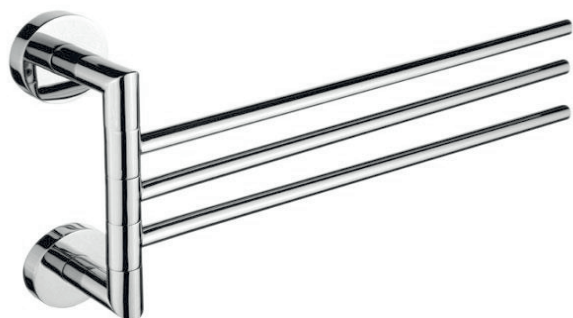

### Držák na ručníky otočný

Držák na ručníky otočný se třemi rameny.

### swivel arm towel holder

Swivel arm towel holder with three arms. The glue MAMUT is not included in the package. It can be bought in addition under the code 35003TU. One tube of the glue is enough for 8-10 holders.