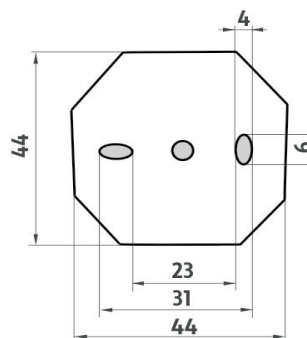

→ 355   ↑ 54   ↗ 76

montáž / installation :

montážní konzole / installation bracket :

materiál - úprava (barva) / material - surface finish (colour) :

pochromovaná mosaz-chrom

chrome plated brass-chrome