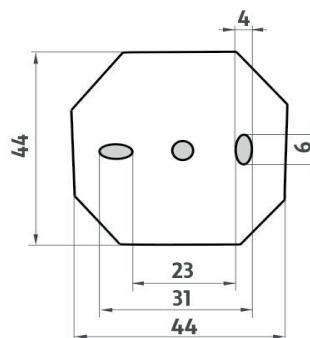

Ring towel holder

Ring towel holder. The glue MAMUT is not included in the package. It can be bought in addition under the code 35003TU. One tube of the glue is enough for 8-10 holders.

Náhradní díly / Spare parts

montáž / installation :

montážní konzole / installation bracket :

materiál - úprava (barva) / material - surface finish (colour) :

pochromovaná mosaz-chrom

chrome plated brass-chrome