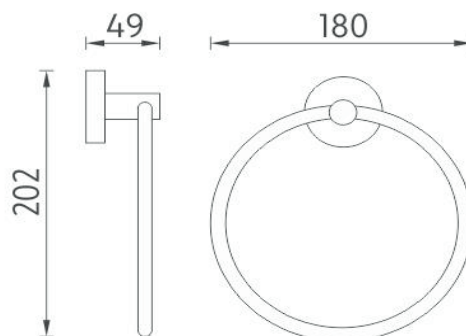

UN 13060-26

Unix

→ 180 ↑ 202 ↗ 49

Kruhový držák na ručníky

Kruhový držák na ručníky.

Ring towel holder

Ring towel holder. The glue MAMUT is not included in the package. It can be bought in addition under the code 35003TU. One tube of the glue is enough for 8-10 holders.