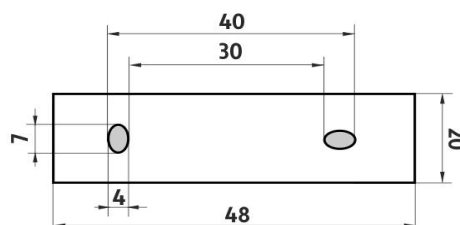

materiál - úprava (barva) / material - surface finish (colour) :
pochromovaná mosaz-chrom
chrome plated brass-chrome

→ 170
↑ 70
↗ 170

EAN : **8595187108851**

NIMCO

ROMVEL spol. s r. o.
Dr. Milady Horákové 561/86a
Liberec 7, 460 07
Česká Republika / Czech Republic

T: (+420) 485 105 671
T: (+420) 485 107 441
F: (+420) 485 105 674
E: nimco@nimco.cz

www.nimco.cz