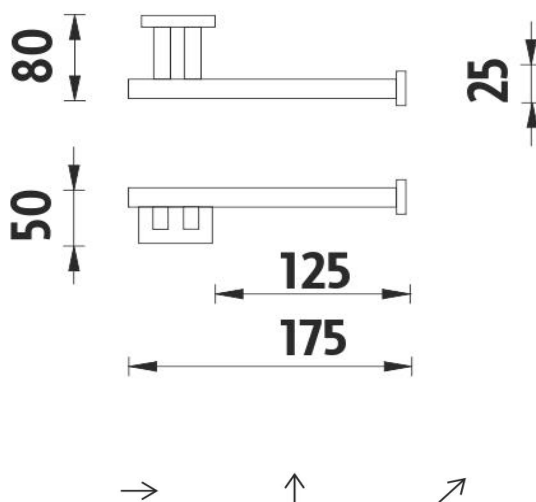

montáž / installation :

montážní konzole / installation bracket :