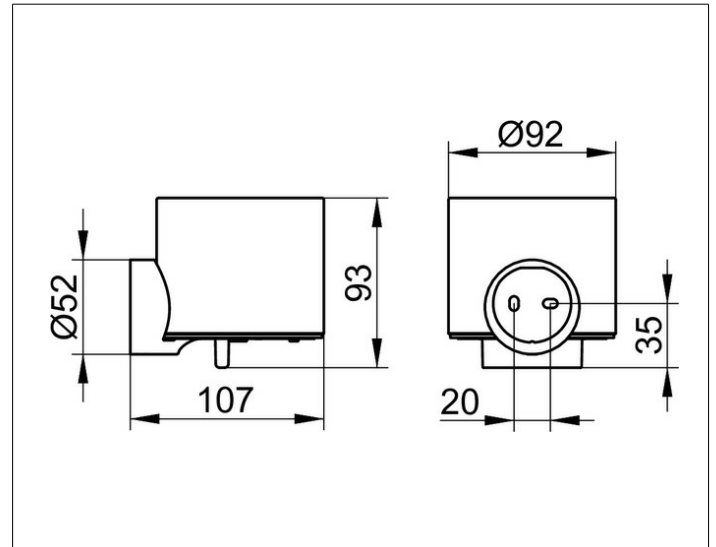

**Collection REVA**

**12852019000 Lotion dispenser**

**PRODUCT**

**DRAWING**

**PRODUCT ATTRIBUTES**

crystal glass matt, complete with holder and pump for liquid soap

Capacity: approx. 150 ml

Dosage: approx. 0,5ml/stroke

**SURFACE**

chrome-plated

**SPECIFICATIONS**

KEUCO COLLECTION REVA - Lotion dispenser for liquid soap - 12852019000

The perfect fit - The practical little helpers.

Perfection in detail - The one that connects Combination of design and function - Complete with holder and pump, crystal glass matt - Capacity approx 140 ml, 0,5 ml/stroke

Width / ø : 92 mm - Height: 93 mm - Dimension: 107 mm

Material: Metal/Crystal glass

Surface: chrome

The product can be screwed or glued - concealed fastening - including corrosion-free fastening material