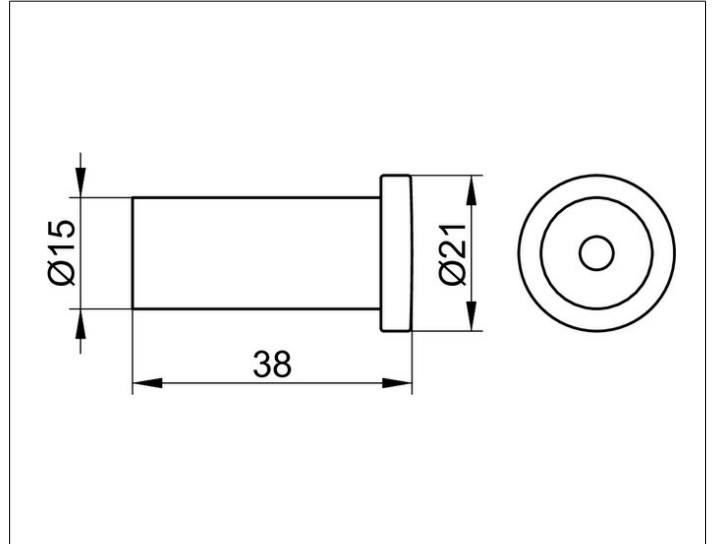

**Plan**  
**14916010000 Towel hook**

**PRODUCT**

**DRAWING**

**SURFACE**

chrome-plated

**DIMENSION**

38 mm

**SPECIFICATIONS**

KEUCO PLAN towel hook 14916010000

Chrome plated towel hook in a stylish yet functional design

Cylindrical form with rounded edges, easy to clean

Depth 38 mm, diameter of cylinder 15 mm, diameter of head 21 mm

The towel hook is fitted with 1 hidden fixing point

incl. corrosion-free mounting material