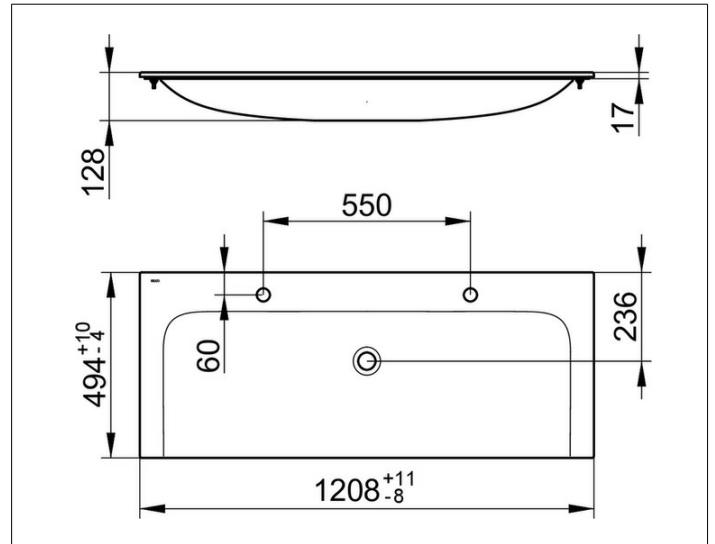

**Plan**  
**32980311202 Ceramic double-washbasin**

**PRODUCT**

**DRAWING**

**PRODUCT ATTRIBUTES**

2 x single tap hole, without overflow,  
with CleanPlus surface

**SURFACE**

white

**DIMENSION**

1208 x 17 x 494 mm