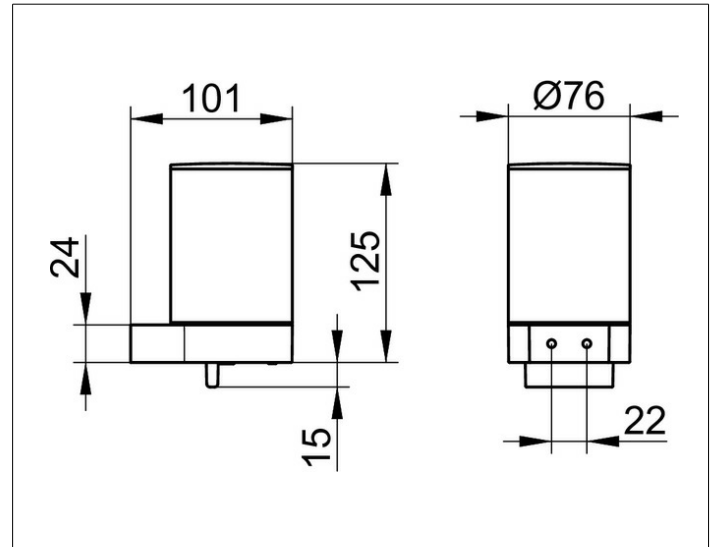

**Plan**  
**14951370000 Lotion dispenser**

**PRODUCT**

**DRAWING**

**PRODUCT ATTRIBUTES**

complete with holder and pump,  
 for liquid soap  
 Capacity: approx. 280 ml  
 Dosage: approx. 0,5ml/stroke

**SURFACE**

black matt

**SPECIFICATIONS**

KEUCO COLLECTION PLAN - Lotion dispenser - 14951370000  
 Powerful accents  
 Elegant and extravagant design - Attractive and resilient - Complete with  
 holder and pump - Capacity 280 ml, ca 0,5 ml/stroke

Width / ø : 76 mm - Height: 140 mm - Depth: 101 mm  
 Material: Metal  
 Surface: black matt

The product is screwed on - Concealed fastening - Including corrosion-free  
 fastening material

Articlenumber: 14951370000