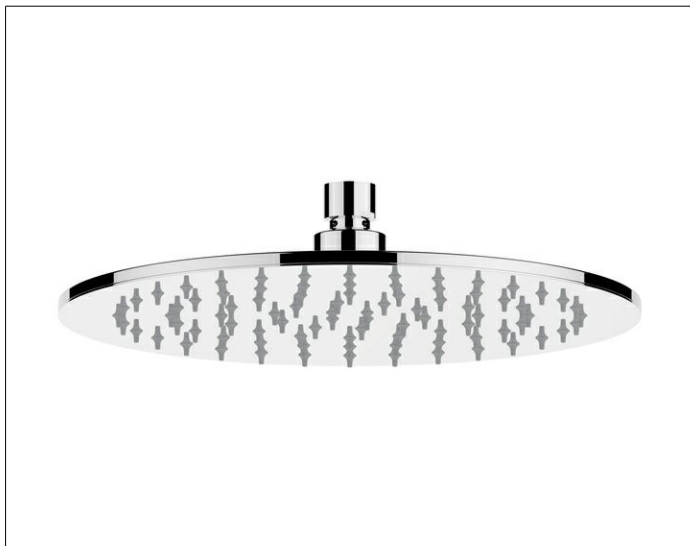

Shower and shower accessories  
59986010301 Head shower

PRODUCT

DRAWING

PRODUCT ATTRIBUTES

round, restricted flow rate 15 l/min.

SURFACE

chrome-plated

DIMENSION

300 mm

SPECIFICATIONS

KEUCO head shower round 59986010301,  
chrom-finish, (polished stainless steel), round,  
diameter 300 mm, total thickness 6,5 mm  
G 1/2 inch, with ball joint,  
restricted flow rate 15 l/min