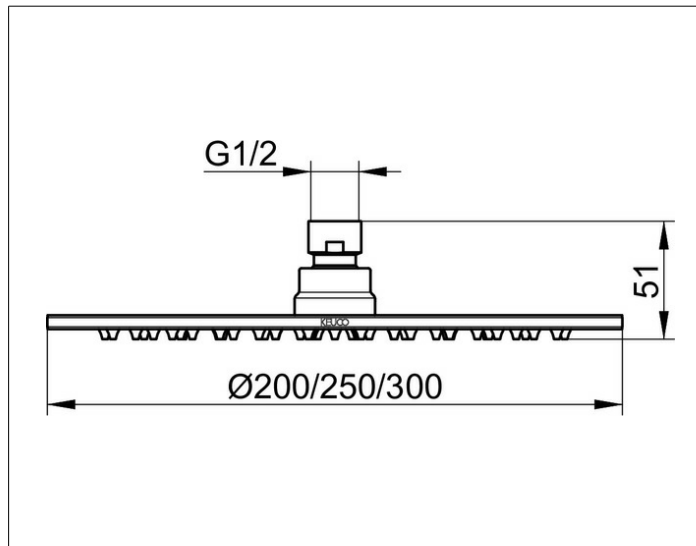

Shower and shower accessories  
59986010301 Head shower

PRODUCT

DRAWING

PRODUCT ATTRIBUTES

round, restricted flow rate 15 l/min.

SURFACE

chrome-plated

DIMENSION

300 mm

SPECIFICATIONS

KEUCO head shower round 59986010301,  
chrom-finish, (polished stainless steel), round,  
diameter 300 mm, total thickness 6,5 mm  
G 1/2 inch, with ball joint,  
restricted flow rate 15 l/min