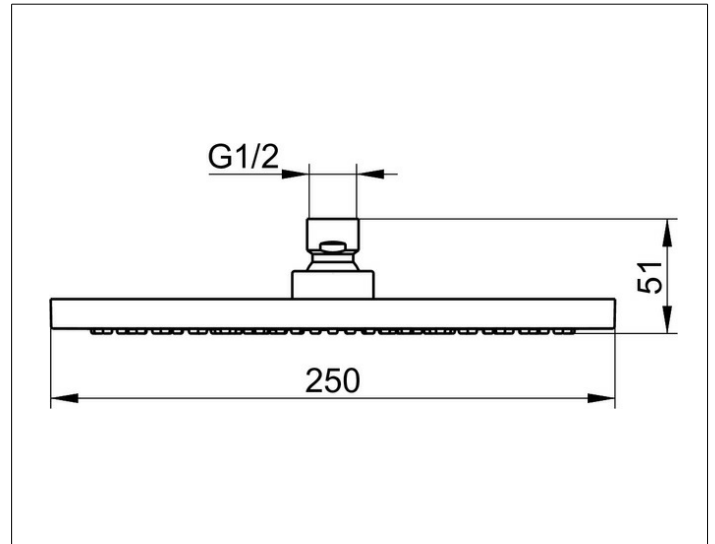

Shower and shower accessories  
59886370201 Head shower

**PRODUCT**

**DRAWING**

**PRODUCT ATTRIBUTES**

round, restricted flow rate 15 l/min.

**SURFACE**

black matt

**DIMENSION**

250 mm