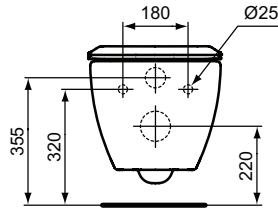

Ideal Standard

Tesi

Article-No.: T3546V3

Wall-mounted toilet & thin, soft close seat

Tesi AquaBlade wall-mounted toilet with hidden fixation (TT0299327). Deep flushing. For built-in cisterns with flushing capacity from 4.5 liters. Installation: with concealed module according to manual.

Colour: V3 - Black Matt

Technology: AquaBlade

More product details:

Mounting:	Wall-hung
Tap Holes:	0
Net Weight (kg):	22
Material:	Mixed material
Height (mm):	335
Width (mm):	365
Depth (mm):	535
Packaging Elements:	Bowl+Seat+Fixing
Capacity (litre):	4,5
Second. Capacity (litre):	3
Certificate Number:	EN 997
Fixing:	Fully hidden fixation

Ideal Standard s.r.o - Czech Republic

Zemská 623, 415 74 Teplice, Czech Republic - Tel: +420 417 592 111

Email: technickedotazy@idealstandard.com - Web: www.idealstandard.cz