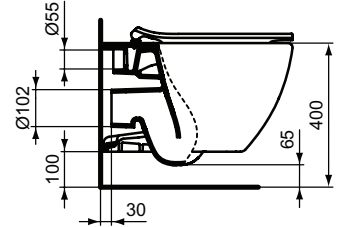

Ideal Standard

Tesi

Article-No.: T3546V3

Wall-mounted toilet & thin, soft close seat

Tesi AquaBlade wall-mounted toilet with hidden fixation (TT0299327). Deep flushing. For built-in cisterns with flushing capacity from 4.5 liters. Installation: with concealed module according to manual.

Colour: V3 - Black Matt

Technology: AquaBlade

More product details:

Mounting:	Wall-hung
Tap Holes:	0
Net Weight (kg):	22
Material:	Mixed material
Height (mm):	335
Width (mm):	365
Depth (mm):	535
Packaging Elements:	Bowl+Seat+Fixing
Capacity (litre):	4,5
Second. Capacity (litre):	3
Certificate Number:	EN 997
Fixing:	Fully hidden fixation

Ideal Standard s.r.o - Czech Republic

Zemská 623, 415 74 Teplice, Czech Republic - Tel: +420 417 592 111

Email: technickedotazy@idealstandard.com - Web: www.idealstandard.cz