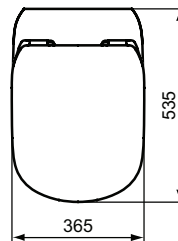

Ideal Standard

Tesi

Article-No.: T3546V3

Wall-mounted toilet & thin, soft close seat

Tesi AquaBlade wall-mounted toilet with hidden fixation (TT0299327). Deep flushing. For built-in cisterns with flushing capacity from 4.5 liters. Installation: with concealed module according to manual.

Colour: V3 - Black Matt

Technology: AquaBlade

More product details:

Mounting:	Wall-hung
Tap Holes:	0
Net Weight (kg):	22
Material:	Mixed material
Height (mm):	335
Width (mm):	365
Depth (mm):	535
Packaging Elements:	Bowl+Seat+Fixing
Capacity (litre):	4,5
Second. Capacity (litre):	3
Certificate Number:	EN 997
Fixing:	Fully hidden fixation

Ideal Standard s.r.o - Czech Republic

Zemská 623, 415 74 Teplice, Czech Republic - Tel: +420 417 592 111

Email: technickedotazy@idealstandard.com - Web: www.idealstandard.cz