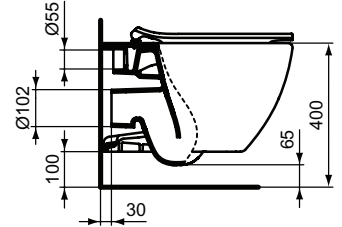

Ideal Standard

Tesi

Article-No.: T354601

Wall-mounted toilet & thin, soft close seat

Tesi AquaBlade wall-mounted toilet with hidden fixation (TT0299327). Deep flushing. For built-in cisterns with flushing capacity from 4.5 liters. Installation: with concealed module according to manual.

Colour: 01 - White

Technology: AquaBlade

More product details:

Mounting:	Wall-hung
Tap Holes:	0
Net Weight (kg):	26,5
Material:	Mixed material
Height (mm):	335
Width (mm):	365
Depth (mm):	535
Packaging Elements:	Bowl+Seat+Fixing
Certificate Number:	EN 997
Fixing:	Fully hidden fixation