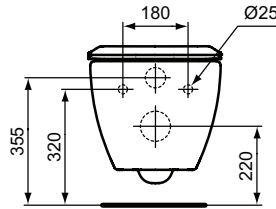

Ideal Standard

Tesi

Article-No.: T354601

Wall-mounted toilet & thin, soft close seat

Tesi AquaBlade wall-mounted toilet with hidden fixation (TT0299327). Deep flushing. For built-in cisterns with flushing capacity from 4.5 liters. Installation: with concealed module according to manual.

Colour: 01 - White

Technology: AquaBlade

More product details:

Mounting:	Wall-hung
Tap Holes:	0
Net Weight (kg):	26,5
Material:	Mixed material
Height (mm):	335
Width (mm):	365
Depth (mm):	535
Packaging Elements:	Bowl+Seat+Fixing
Certificate Number:	EN 997
Fixing:	Fully hidden fixation