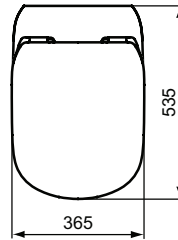

Ideal Standard

Tesi

Article-No.: T354601

Wall-mounted toilet & thin, soft close seat

Tesi AquaBlade wall-mounted toilet with hidden fixation (TT0299327). Deep flushing. For built-in cisterns with flushing capacity from 4.5 liters. Installation: with concealed module according to manual.

Colour: 01 - White

Technology: AquaBlade

More product details:

Mounting:	Wall-hung
Tap Holes:	0
Net Weight (kg):	26,5
Material:	Mixed material
Height (mm):	335
Width (mm):	365
Depth (mm):	535
Packaging Elements:	Bowl+Seat+Fixing
Certificate Number:	EN 997
Fixing:	Fully hidden fixation