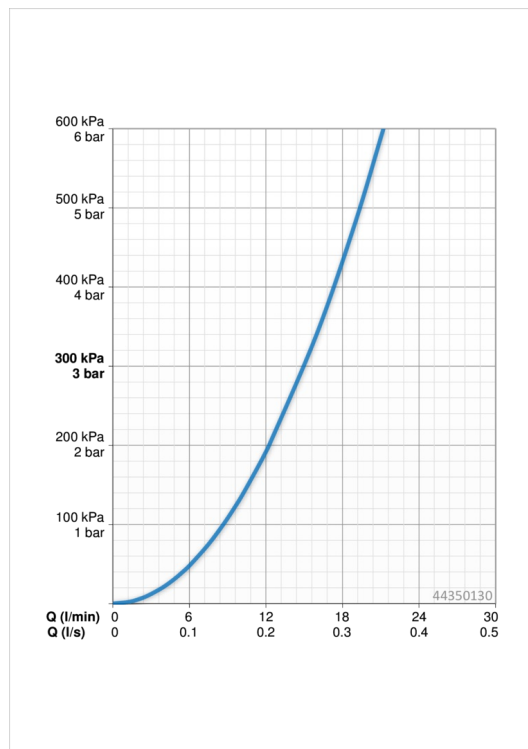

Type approvals

ACS

20 ACC LY 145