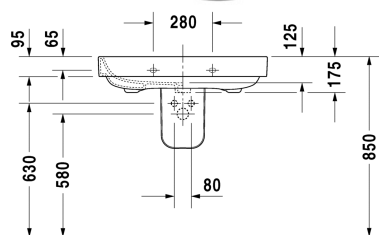

Washbasin # 231680..00 / 231680..30

| < 800 mm > |

Washbasin	Dimension	Weight	Order number
with overflow, with tap platform, overflow clip chrome included, 800 mm			
Colors			
00 White Alpin			
Variant			
p	800 x 525 mm	25,900 kg	231680..00
p p p	800 x 525 mm	25,900 kg	231680..30
Sanitary ceramics with the special WonderGliss surface finish will remain clean and attractive-looking for a long time to come. When ordering WonderGliss please add a "1" as eleventh digit to the model number.			
Accessory			
Pedestal for # 231680, 231665, 231660		13,900 kg	085827
Siphon cover for # 231680, 231665, 231660	210 x 310 mm	7,600 kg	085828
Design Siphon		1,500 kg	005036
Design angle valve with rosette	1/2" mm	0,500 kg	003045

All drawings contain the necessary measurements which are subject to standard tolerances. They are stated in mm and are non-binding. Exact measurements, in particular for customised installation scenarios, can only be taken from the finished ceramic piece.