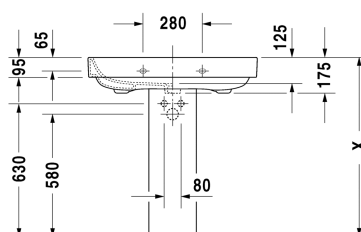

Washbasin # 231680..00 / 231680..30

| < 800 mm > |

Washbasin	Dimension	Weight	Order number
with overflow, with tap platform, overflow clip chrome included, 800 mm			
Colors			
00 White Alpin			
Variant			
p	800 x 525 mm	25,900 kg	231680..00
p p p	800 x 525 mm	25,900 kg	231680..30
Sanitary ceramics with the special WonderGliss surface finish will remain clean and attractive-looking for a long time to come. When ordering WonderGliss please add a "1" as eleventh digit to the model number.			
Accessory			
Pedestal for # 231680, 231665, 231660		13,900 kg	085827
Siphon cover for # 231680, 231665, 231660	210 x 310 mm	7,600 kg	085828
Design Siphon		1,500 kg	005036
Design angle valve with rosette	1/2" mm	0,500 kg	003045

All drawings contain the necessary measurements which are subject to standard tolerances. They are stated in mm and are non-binding. Exact measurements, in particular for customised installation scenarios, can only be taken from the finished ceramic piece.