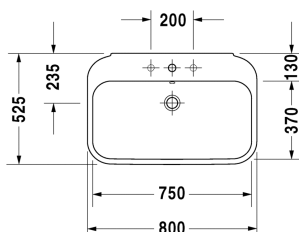

Washbasin # 231680..00 / 231680..30

| < 800 mm > |

Washbasin	Dimension	Weight	Order number
with overflow, with tap platform, overflow clip chrome included, 800 mm			
Colors			
00 White Alpin			
Variant			
p	800 x 525 mm	25,900 kg	231680..00
p p p	800 x 525 mm	25,900 kg	231680..30
Sanitary ceramics with the special WonderGliss surface finish will remain clean and attractive-looking for a long time to come. When ordering WonderGliss please add a "1" as eleventh digit to the model number.			
Accessory			
Pedestal for # 231680, 231665, 231660		13,900 kg	085827
Siphon cover for # 231680, 231665, 231660	210 x 310 mm	7,600 kg	085828
Design Siphon		1,500 kg	005036
Design angle valve with rosette	1/2" mm	0,500 kg	003045

All drawings contain the necessary measurements which are subject to standard tolerances. They are stated in mm and are non-binding. Exact measurements, in particular for customised installation scenarios, can only be taken from the finished ceramic piece.