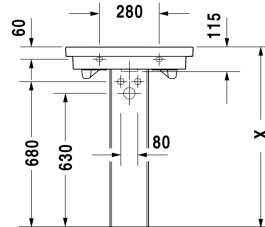

Washbasin, furniture washbasin # 049160..00 / 049160..30 / 049160..60

| < 600 mm > |

Washbasin, furniture washbasin	Dimension	Weight	Order number
with overflow, with tap platform, overflow clip chrome included, 600 mm			
<b>Colors</b>			
00 White Alpin			
<b>Variant</b>			
p	600 x 430 mm	16,700 kg	049160..00
p p p	600 x 430 mm	16,700 kg	049160..30
•	600 x 430 mm	16,700 kg	049160..60
Sanitary ceramics with the special WonderGliss surface finish will remain clean and attractive-looking for a long time to come. When ordering WonderGliss please add a "1" as eleventh digit to the model number.			
<b>Accessory</b>			
Pedestal for # 049170, 049160	170 x 215 mm	16,700 kg	086318
Siphon cover for # 049170, 049160	180 x 315 mm	8,300 kg	085716
Design Siphon		1,500 kg	005036
Design angle valve with rosette	1/2" mm	0,500 kg	003045
Space saving siphon	1 1/4" mm	0,400 kg	005073

All drawings contain the necessary measurements which are subject to standard tolerances. They are stated in mm and are non-binding. Exact measurements, in particular for customised installation scenarios, can only be taken from the finished ceramic piece.