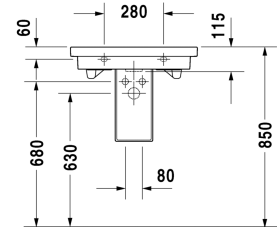

Washbasin, furniture washbasin # 049160..00 / 049160..30 / 049160..60

| < 600 mm > |

Washbasin, furniture washbasin	Dimension	Weight	Order number
with overflow, with tap platform, overflow clip chrome included, 600 mm			
<b>Colors</b>			
00 White Alpin			
<b>Variant</b>			
p	600 x 430 mm	16,700 kg	049160..00
p p p	600 x 430 mm	16,700 kg	049160..30
•	600 x 430 mm	16,700 kg	049160..60
Sanitary ceramics with the special WonderGliss surface finish will remain clean and attractive-looking for a long time to come. When ordering WonderGliss please add a "1" as eleventh digit to the model number.			
<b>Accessory</b>			
Pedestal for # 049170, 049160	170 x 215 mm	16,700 kg	086318
Siphon cover for # 049170, 049160	180 x 315 mm	8,300 kg	085716
Design Siphon		1,500 kg	005036
Design angle valve with rosette	1/2" mm	0,500 kg	003045
Space saving siphon	1 1/4" mm	0,400 kg	005073

All drawings contain the necessary measurements which are subject to standard tolerances. They are stated in mm and are non-binding. Exact measurements, in particular for customised installation scenarios, can only be taken from the finished ceramic piece.