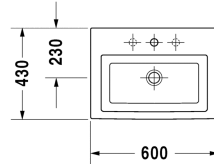

Washbasin, furniture washbasin # 049160..00 / 049160..30 / 049160..60

| < 600 mm > |

Washbasin, furniture washbasin	Dimension	Weight	Order number
with overflow, with tap platform, overflow clip chrome included, 600 mm			
<b>Colors</b>			
00 White Alpin			
<b>Variant</b>			
p	600 x 430 mm	16,700 kg	049160..00
p p p	600 x 430 mm	16,700 kg	049160..30
•	600 x 430 mm	16,700 kg	049160..60
Sanitary ceramics with the special WonderGliss surface finish will remain clean and attractive-looking for a long time to come. When ordering WonderGliss please add a "1" as eleventh digit to the model number.			
<b>Accessory</b>			
Pedestal for # 049170, 049160	170 x 215 mm	16,700 kg	086318
Siphon cover for # 049170, 049160	180 x 315 mm	8,300 kg	085716
Design Siphon		1,500 kg	005036
Design angle valve with rosette	1/2" mm	0,500 kg	003045
Space saving siphon	1 1/4" mm	0,400 kg	005073

All drawings contain the necessary measurements which are subject to standard tolerances. They are stated in mm and are non-binding. Exact measurements, in particular for customised installation scenarios, can only be taken from the finished ceramic piece.