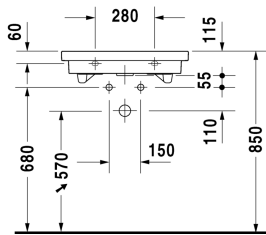

Washbasin, furniture washbasin # 049160..00 / 049160..30 / 049160..60

| < 600 mm > |

Washbasin, furniture washbasin	Dimension	Weight	Order number
with overflow, with tap platform, overflow clip chrome included, 600 mm			
<b>Colors</b>			
00 White Alpin			
<b>Variant</b>			
p	600 x 430 mm	16,700 kg	049160..00
p p p	600 x 430 mm	16,700 kg	049160..30
•	600 x 430 mm	16,700 kg	049160..60
Sanitary ceramics with the special WonderGliss surface finish will remain clean and attractive-looking for a long time to come. When ordering WonderGliss please add a "1" as eleventh digit to the model number.			
<b>Accessory</b>			
Pedestal for # 049170, 049160	170 x 215 mm	16,700 kg	086318
Siphon cover for # 049170, 049160	180 x 315 mm	8,300 kg	085716
Design Siphon		1,500 kg	005036
Design angle valve with rosette	1/2" mm	0,500 kg	003045
Space saving siphon	1 1/4" mm	0,400 kg	005073

All drawings contain the necessary measurements which are subject to standard tolerances. They are stated in mm and are non-binding. Exact measurements, in particular for customised installation scenarios, can only be taken from the finished ceramic piece.