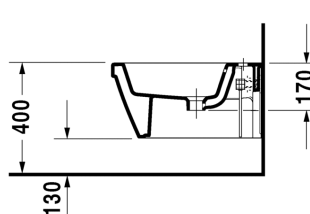

**Bidet wall mounted # 225415..00**

|&lt; 370 mm &gt;|

Bidet wall mounted	Dimension	Weight	Order number
with overflow, with tap platform, Durafix included, overflow clip chrome included			
<b>Colors</b>			
00 White Alpin			
<b>Variant</b>			
	370 x 540 mm	20,800 kg	225415..00
Sanitary ceramics with the special WonderGliss surface finish will remain clean and attractive-looking for a long time to come. When ordering WonderGliss please add a "1" as eleventh digit to the model number.			
<b>Accessory</b>			
Fixing for wall mounted bidet and wall mounted toilet	Ø 12 x 180 mm	0,200 kg	006500
Siphon for bidet with extended outlet pipe	1 1/4" mm	0,600 kg	005027

*All drawings contain the necessary measurements which are subject to standard tolerances. They are stated in mm and are non-binding. Exact measurements, in particular for customised installation scenarios, can only be taken from the finished ceramic piece.*