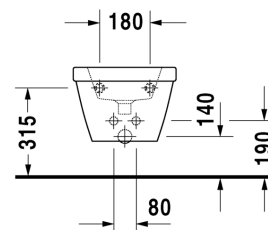

**Bidet wall mounted # 225415..00**

|&lt; 370 mm &gt;|

Bidet wall mounted	Dimension	Weight	Order number
with overflow, with tap platform, Durafix included, overflow clip chrome included			
<b>Colors</b>			
00 White Alpin			
<b>Variant</b>			
	370 x 540 mm	20,800 kg	225415..00
Sanitary ceramics with the special WonderGliss surface finish will remain clean and attractive-looking for a long time to come. When ordering WonderGliss please add a "1" as eleventh digit to the model number.			
<b>Accessory</b>			
Fixing for wall mounted bidet and wall mounted toilet	Ø 12 x 180 mm	0,200 kg	006500
Siphon for bidet with extended outlet pipe	1 1/4" mm	0,600 kg	005027

*All drawings contain the necessary measurements which are subject to standard tolerances. They are stated in mm and are non-binding. Exact measurements, in particular for customised installation scenarios, can only be taken from the finished ceramic piece.*