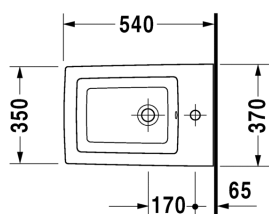

**Bidet wall mounted # 225415..00**

|&lt; 370 mm &gt;|

Bidet wall mounted	Dimension	Weight	Order number
with overflow, with tap platform, Durafix included, overflow clip chrome included			
<b>Colors</b>			
00 White Alpin			
<b>Variant</b>			
	370 x 540 mm	20,800 kg	225415..00
Sanitary ceramics with the special WonderGliss surface finish will remain clean and attractive-looking for a long time to come. When ordering WonderGliss please add a "1" as eleventh digit to the model number.			
<b>Accessory</b>			
Fixing for wall mounted bidet and wall mounted toilet	Ø 12 x 180 mm	0,200 kg	006500
Siphon for bidet with extended outlet pipe	1 1/4" mm	0,600 kg	005027

*All drawings contain the necessary measurements which are subject to standard tolerances. They are stated in mm and are non-binding. Exact measurements, in particular for customised installation scenarios, can only be taken from the finished ceramic piece.*