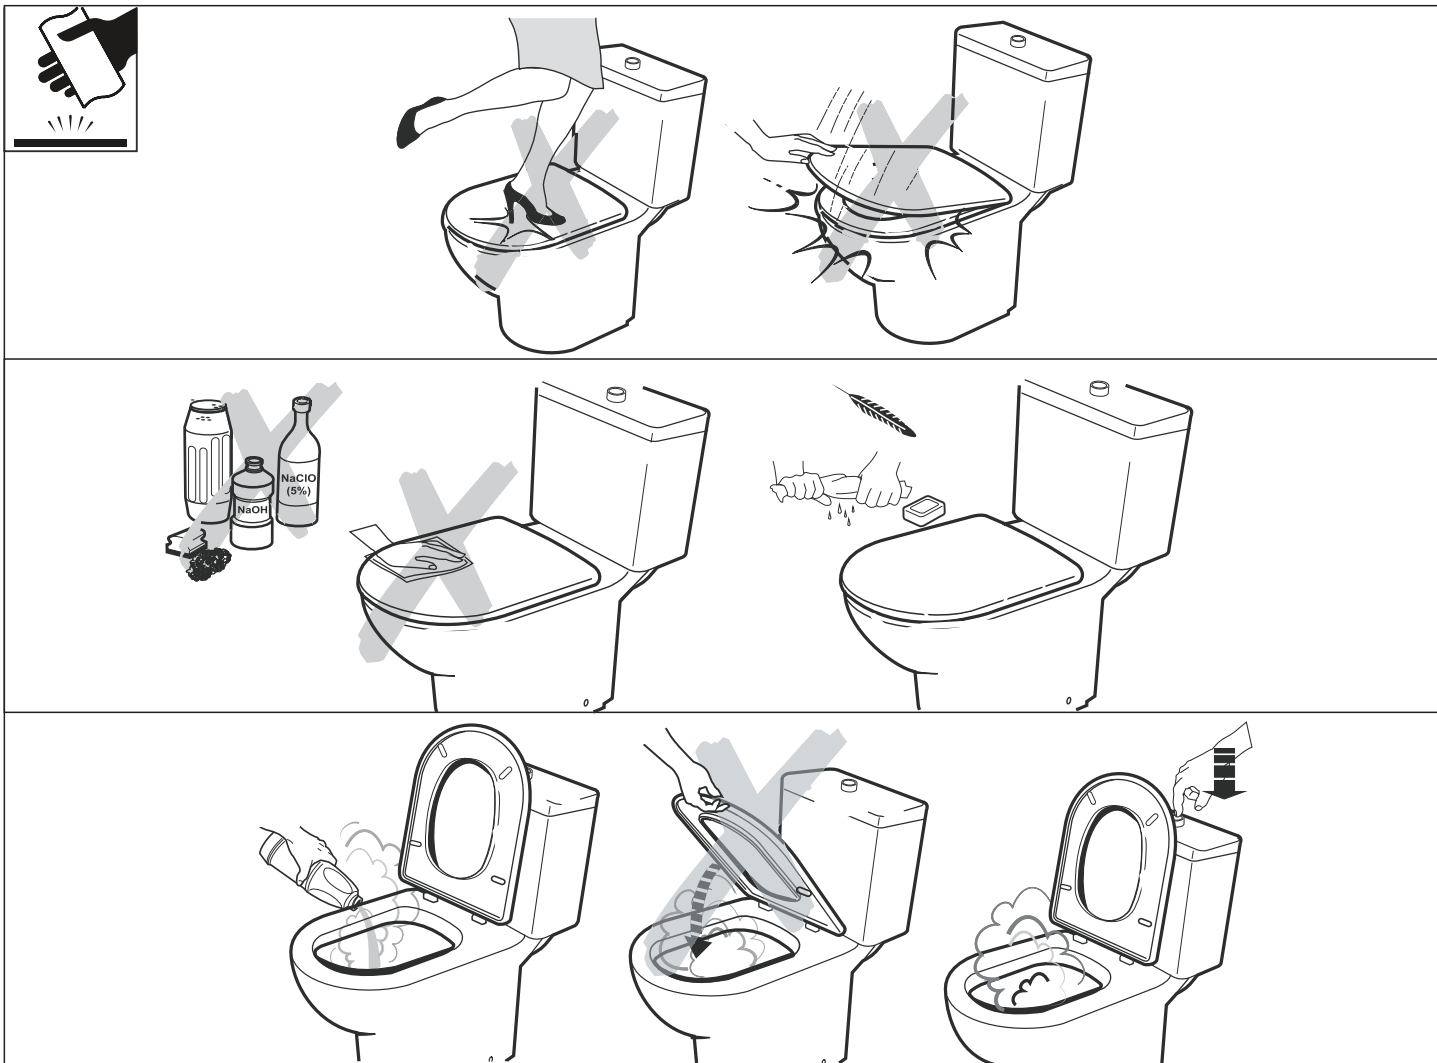

JIKA

LAUFEN CZ s.r.o.
V Tůních 3/1637
120 00 Praha 2
Česká republika
Fax: +420/296 337 713
e-mail: galerie@cz.laufen.com
www.jika.cz