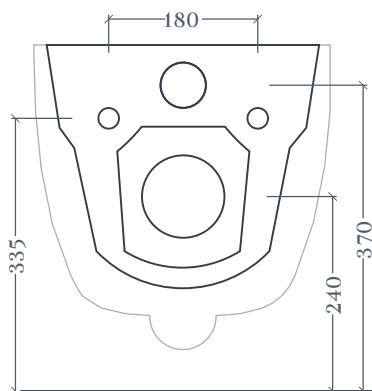

FILE 2.0 | FLV004

Sanitario sospeso 37*52 H29
Wall Hung Rimless WC 37*52 H29

Peso: KG 21
Weight: KG 21

N.B. Indicated size could have a variation of about 0,6% due to usure of the moulds or the variations of the materials' technical characteristics used in the mixture.

N.B. Indicated size could have a variation of about 0,6% due to usure of the moulds or the variations of the materials' technical characteristics used in the mixture.
