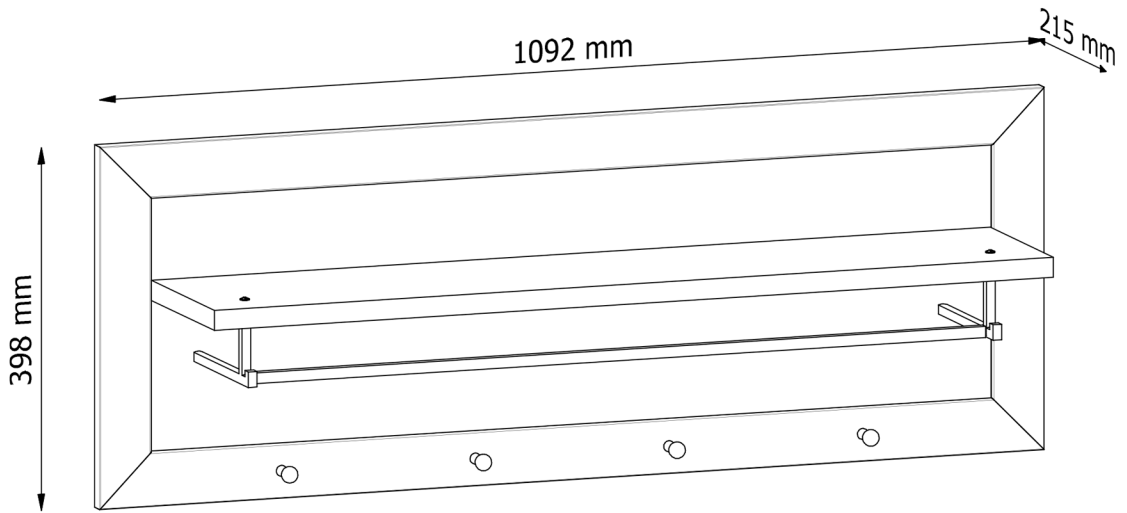

WP GN/GY/SA

I7 x 1 L=872mm	K2 x 4 Ø7x40mm	N2 x 1 4mm HEX	O2 x 2 Ø35x12mm	O3 x 2 Ø10x50 mm
U12 x 4 Ø18x35mm	V3 x 4 Ø6,3x11mm	X2 x 2 M4x16mm	X3 x 4 M4x22mm	X5 x 2 M4x30mm
Y4 x 2 Ø10x3mm				

nr	L[mm]	W[mm]	H[mm]	PCS	BOX
1	1092	398	18	1	1/1
2	970	200	22	1	1/1

1

O2x2

Ø35x12mm

V3x4

Ø6,3x11mm

Y4x2

Ø10x3mm

2

K2x4

Ø7x40mm

N2x1

4mm HEX

3

4

5

Ø3x2
Ø10x50 mm