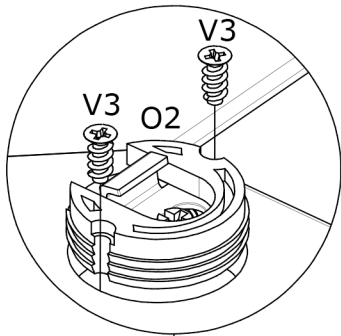

WP GN/GY/SA

I7 x 1 L=872mm	K2 x 4 Ø7x40mm	N2 x 1 4mm HEX	O2 x 2 Ø35x12mm	O3 x 2 Ø10x50 mm
U12 x 4 Ø18x35mm	V3 x 4 Ø6,3x11mm	X2 x 2 M4x16mm	X3 x 4 M4x22mm	X5 x 2 M4x30mm
Y4 x 2 Ø10x3mm				

nr	L[mm]	W[mm]	H[mm]	PCS	BOX
1	1092	398	18	1	1/1
2	970	200	22	1	1/1

1

O2x2

Ø35x12mm

V3x4

Ø6,3x11mm

Y4x2

Ø10x3mm

2

K2x4

Ø7x40mm

N2x1

4mm HEX

3

4

5

Ø3x2
Ø10x50 mm