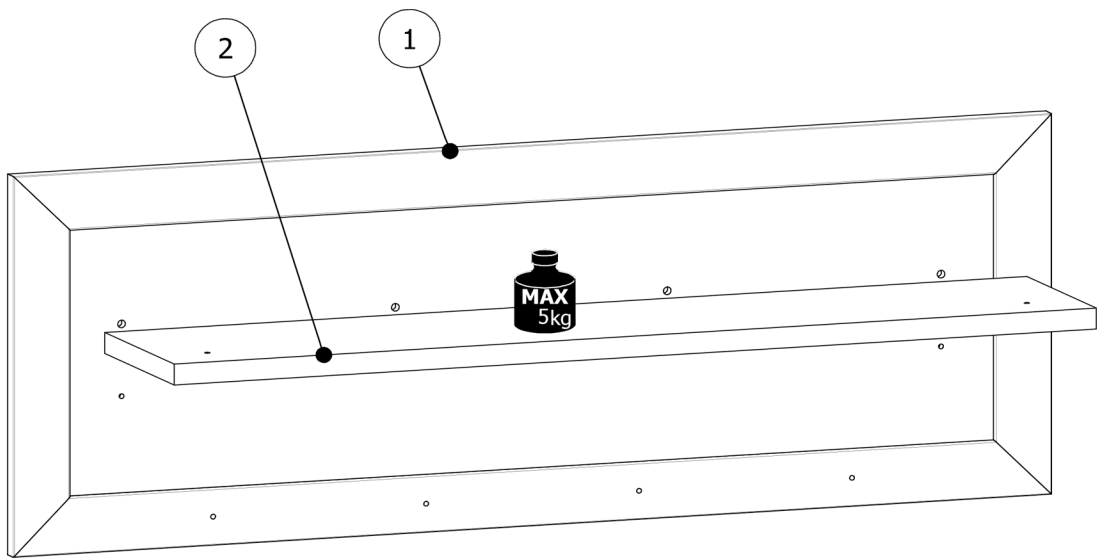

WP GN/GY/SA

I7 x 1 L=872mm	K2 x 4 Ø7x40mm	N2 x 1 4mm HEX	O2 x 2 Ø35x12mm	O3 x 2 Ø10x50 mm
U12 x 4 Ø18x35mm	V3 x 4 Ø6,3x11mm	X2 x 2 M4x16mm	X3 x 4 M4x22mm	X5 x 2 M4x30mm
Y4 x 2 Ø10x3mm				

nr	L[mm]	W[mm]	H[mm]	PCS	BOX
1	1092	398	18	1	1/1
2	970	200	22	1	1/1

1

O2x2

Ø35x12mm

V3x4

Ø6,3x11mm

Y4x2

Ø10x3mm

2

K2x4

Ø7x40mm

N2x1

4mm HEX

3

4

5

Ø3x2
Ø10x50 mm