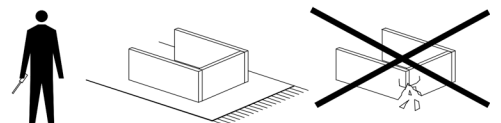

WP GN/GY/SA

I7 x 1 L=872mm	K2 x 4 Ø7x40mm	N2 x 1 4mm HEX	O2 x 2 Ø35x12mm	O3 x 2 Ø10x50 mm
U12 x 4 Ø18x35mm	V3 x 4 Ø6,3x11mm	X2 x 2 M4x16mm	X3 x 4 M4x22mm	X5 x 2 M4x30mm
Y4 x 2 Ø10x3mm				

nr	L[mm]	W[mm]	H[mm]	PCS	BOX
1	1092	398	18	1	1/1
2	970	200	22	1	1/1

1

O2x2

Ø35x12mm

V3x4

Ø6,3x11mm

Y4x2

Ø10x3mm

2