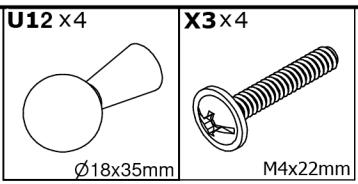

WP GN/GY/SA

I7 x 1 L=872mm	K2 x 4 Ø7x40mm	N2 x 1 4mm HEX	O2 x 2 Ø35x12mm	O3 x 2 Ø10x50 mm
U12 x 4 Ø18x35mm	V3 x 4 Ø6,3x11mm	X2 x 2 M4x16mm	X3 x 4 M4x22mm	X5 x 2 M4x30mm
Y4 x 2 Ø10x3mm				

nr	L[mm]	W[mm]	H[mm]	PCS	BOX
1	1092	398	18	1	1/1
2	970	200	22	1	1/1

1

O2x2

Ø35x12mm

V3x4

Ø6,3x11mm

Y4x2

Ø10x3mm

2

K2x4

Ø7x40mm

N2x1

4mm HEX

3

4

5

Ø3x2
Ø10x50 mm