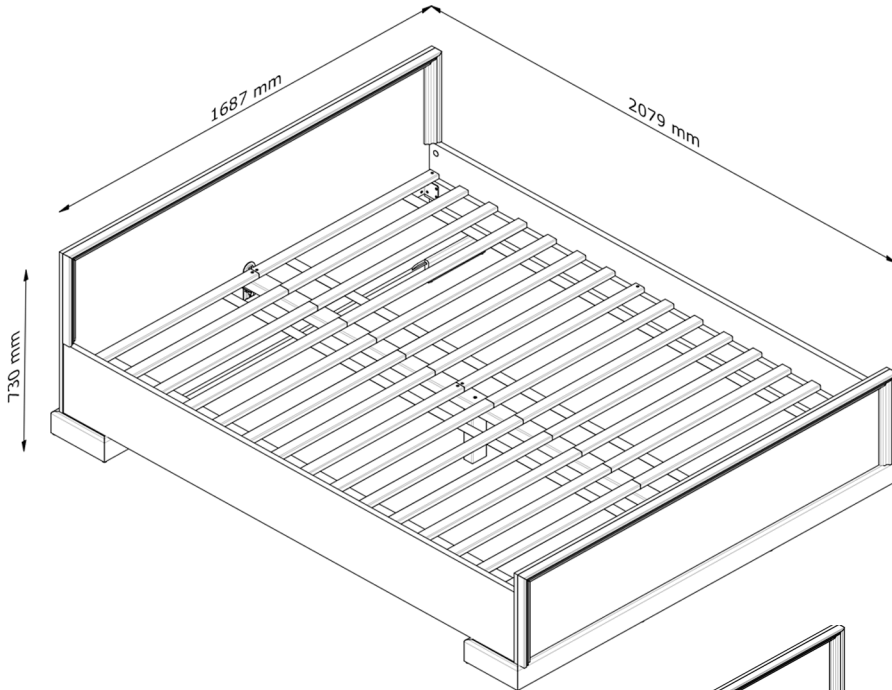

ROYAL

L1

A1 x12  Ø8x35mm	B1 x8  Ø5x38mm	C1 x8  Ø15x12mm	K3 x6  Ø7x50mm	K4 x1  Ø7x70mm
N2 x1  4mm HEX	R6 x2  70x45x38mm	R7 x2  140x50mm	R11 x4  60x62mm	W2 x44  Ø3,5x16mm
W5 x12  Ø4x30mm	Y5 x16  Ø15x20mm			

Nr	L[mm]	W[mm]	H[mm]	PCS	BOX
1	1990	797	20	2	4/4
155	1650	360	45	1	2/4
156	2000	280	44	2	1/4
252	1687	237	86	2	3/4
253	1650	640	45	1	2/4
817	1985	65	40	1	1/4
818	200	65	40	1	2/4

1

B1 x4
Ø5x38mm

R7 x1
140x50mm

W2 x4
Ø3,5x16mm

253

2

B1 x4
Ø5x38mm

R7 x1
140x50mm

W2 x4
Ø3,5x16mm

155

3